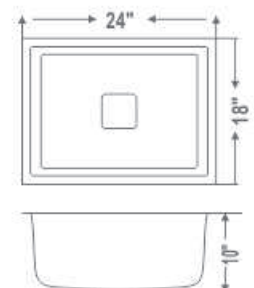

MRP(₹)
Glossy Finish : 4700/-

WSB 21188

Overall Size (Inch / mm)
21"x18"x8"/533x457x203mm
Including Accessories : Waste Coupling

Bowl Size (Inch / mm)
19"x16" / 482x406mm

MRP(₹)
Glossy Finish : 4800/-

WSB 22189

Overall Size (Inch / mm)
22"x18"x9"/558x457x228mm
Including Accessories : Waste Coupling

Bowl Size (Inch / mm)
20"x16" / 508x406mm

MRP(₹)
Glossy Finish : 5000/-

WSB 241810

Overall Size (Inch / mm)
24"x18"x10"/609x457x254mm
Including Accessories : Waste Coupling

Bowl Size (Inch / mm)
22"x16" / 558x406mm

MRP(₹)
Glossy Finish : 6000/-

FOR MATT + 200 RS

WEMBLEY SERIES

Including Accessories :
Waste Coupling

DRAIN BOARD SINK

WDR 37188

Overall Size (Inch / mm)
37"x18"x8"/939x457x203mm
Including Accessories : Waste Coupling

Bowl Size (Inch / mm)
16"x14" / 406x355mm

MRP(₹)
Glossy Finish : **7600/-**

WDR 45209

Overall Size (Inch / mm)
45"x20"x9"/1043x508x228mm
Including Accessories : Waste Coupling

Bowl Size (Inch / mm)
20"x16"/508x406mm