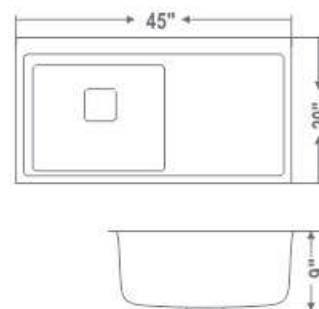

WOSB 18168

Overall Size (Inch / mm)
18"x16"x8" / 457x406x203mm
Including Accessories : Waste Coupling

Bowl Size (Inch / mm)
16"x14" / 406x355mm

MRP(₹)
Glossy Finish : 3600/-

WOSB 20178

Overall Size (Inch / mm)
20"x17"x8" / 508x431x203mm
Including Accessories : Waste Coupling

Including Accessories : Waste Coupling

Bowl Size (Inch / mm)

22"x16"/558mm x 406mm

MRP(₹)

Glossy Finish : 5000/-

WOSB 241810

Overall Size (Inch / mm)

24"x18"x10"/609mmx457mmx254mm

WODR 37189

Overall Size (Inch / mm)
37"x18"x9"/939x457x228mm
Including Accessories : Waste Coupling

Bowl Size (Inch / mm)
16"x14" / 406x355mm

MRP(₹)
Glossy Finish : 5790/-

WODR 45209

Overall Size (Inch / mm)
45"x20"x9"/1143x508x228mm
Including Accessories : Waste Coupling

Bowl Size (Inch / mm)
20"x16"/508x406mm

MRP(₹)
Glossy Finish : 7475/-

DOUBLE BOWL SINK

WODB 37189

Overall Size (Inch / mm)
37"x18"x9"/939x457x228mm
Including Accessories : Waste Coupling

Bowl Size (Inch / mm)
16"x14" / 406x355mm