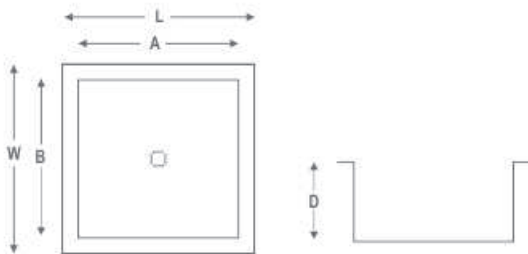

CREST SERIES

HANDMADE SINK

SS 304 Grade

SINGLE BOWL (Handmade Sink)

MODEL NO.	SINK SIZE (LxWxD)		BOWL SIZE (AxBxD)		MRP(₹)
	in inch	in mm	in inch	in mm	
CRSB 18169	18x16x09	457x406.4x228.6	16x14x09	406.4x355x228.6	7500/-
CRSB 18189	18x18x09	457x457x228.6	16x16x09	406.4x406.4x228.6	7900/-
CRSB 20179	20x17x09	508x431x228.6	18x15x09	457.2x381x228.6	8225/-
CRSB 21189	21x18x09	533x457.2x228.6	19x16x09	482x406.4x228.6	8300/-
CRSB 22189	22x18x09	558.8x457.2x228.6	20x16x09	508x406.4x228.6	8400/-
CRSB 24189	24x18x09	609x457.2x228.6	22x16x09	558.8x406.4x228.6	8650/-
CRSB 241810	24x18x10	609x457.2x254	22x16x10	558.8x406.4x254	9000/-
CRSB 24209	24x20x09	609x508x228.6	22x18x09	558.8x457.2x228.6	9700/-
CRSB 262010	26x20x10	660.4x508x254	24x18x10	609x457.2x254	10700/-
CRSB 282010	28x20x10	711.2x508x254	26x18x10	660.4x457.2x254	11000/-
CRSB 301810	30x18x10	762x457.2x254	28x16x10	711x406.4x254	12150/-
CRSB 302010	30x20x10	762x508x254	28x18x10	711x457.2x254	13150/-

Sizes can be customized to meet your specific needs.
MRP is Inclusive of Waste Pipe, Square Coupling & Sink Basket

SINGLE BOWL TH (Handmade Sink)

MODEL NO.	SINK SIZE (LxWxD)		BOWL SIZE (AxBxD)		MRP(₹)
	in inch	in mm	in inch	in mm	
CRSBTH 24189	24x18x9	609x457.2x228.6	22x14x9	558.8x355.6x228.6	9275/-

Sizes can be customized to meet your specific needs.
MRP is Inclusive of Waste Pipe, Square Coupling & Sink Basket