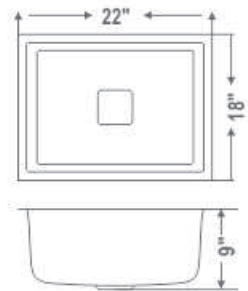

SSB 20178

Overall Size (Inch / mm)
20"x17"x8" / 508x431x203mm
Including Accessories : Waste Coupling

Bowl Size (Inch / mm)
18"x16" / 457x406mm

MRP(₹)
Glossy Finish : 2099/-

FOR MATT + 200 RS

SSB 21188

Overall Size (Inch / mm)
21"x18"x8"/533x457x203mm
Including Accessories : Waste Coupling

Bowl Size (Inch / mm)
19"x16" / 482x406mm

MRP(₹)
Glossy Finish : 2199/-

Including Accessories :
Waste Coupling

SSB 22189

Overall Size (Inch / mm)
22"x16"x9"/558x457x228mm
Including Accessories : Waste Coupling

Bowl Size (Inch / mm)
20"x16" / 508x406mm

MRP(₹)
Glossy Finish : 2399/-

SSB 24189

Overall Size (Inch / mm)
24"x18"x9"/609x457x228mm
Including Accessories : Waste Coupling

Bowl Size (Inch / mm)
22"x16"/558x406mm