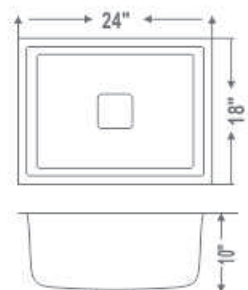

SSB 20178

Overall Size (Inch / mm)
20"x17"x8" / 508x431x203mm
Including Accessories : Waste Coupling

Bowl Size (Inch / mm)
18"x16" / 457x406mm

MRP(₹)
Glossy Finish : 2099/-

FOR MATT + 200 RS

SSB 21188

Overall Size (Inch / mm)
21"x18"x8"/533x457x203mm
Including Accessories : Waste Coupling

Bowl Size (Inch / mm)
19"x16" / 482x406mm

MRP(₹)
Glossy Finish : 2199/-

Including Accessories :
Waste Coupling

SSB 22189

Overall Size (Inch / mm)
22"x16"x9"/558x457x228mm
Including Accessories : Waste Coupling

Bowl Size (Inch / mm)
20"x16" / 508x406mm

MRP(₹)
Glossy Finish : 2399/-

SSB 24189

Overall Size (Inch / mm)
24"x18"x9"/609x457x228mm
Including Accessories : Waste Coupling

Bowl Size (Inch / mm)
22"x16"/558x406mm

MRP(₹)
Glossy Finish : 2499/-

SSB 241810

Overall Size (Inch / mm)
24"x18"x10"/609x457x254mm
Including Accessories : Waste Coupling

Bowl Size (Inch / mm)
22"x16"/558x406mm

MRP(₹)
Glossy Finish : 2500/-

FOR MATT + 200 RS