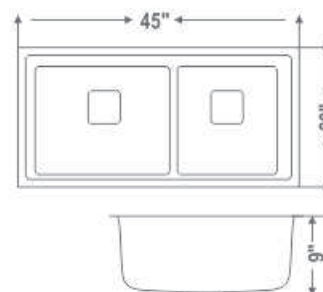

WODR 37189

Overall Size (Inch / mm)
37"x18"x9"/939x457x228mm
Including Accessories : Waste Coupling

Bowl Size (Inch / mm)
16"x14" / 406x355mm

MRP(₹)
Glossy Finish : 5790/-

WODR 45209

Overall Size (Inch / mm)
45"x20"x9"/1143x508x228mm
Including Accessories : Waste Coupling

Bowl Size (Inch / mm)
20"x16"/508x406mm

MRP(₹)
Glossy Finish : 7475/-

DOUBLE BOWL SINK

WODB 37189

Overall Size (Inch / mm)
37"x18"x9"/939x457x228mm
Including Accessories : Waste Coupling

Bowl Size (Inch / mm)
16"x14" / 406x355mm

MRP(₹)
Glossy Finish : 7400/-

WODB 45209

Overall Size (Inch / mm)
45"x20"x9"/1143x508x228mm
Including Accessories : Waste Coupling

Bowl Size (Inch / mm)
20"x16"/508mm x 406mm

MRP(₹)
Glossy Finish : 9450/-

FOR MATT + 200 RS

SINGLE BOWL SINK

SSB 18168

Overall Size (Inch / mm)
18"x16"x8" / 457x406x203mm
Including Accessories : Waste Coupling

Bowl Size (Inch / mm)
16"x14" / 406x355mm

MRP(₹)
Glossy Finish : 1899/-