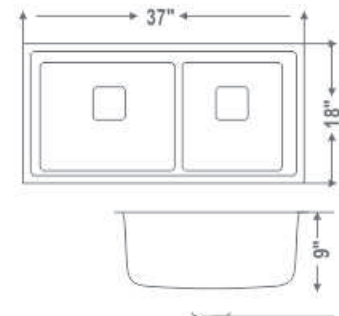

Bowl Size (Inch / mm)
20"x16" / 508x406mm

MRP(₹)
Glossy Finish : 2399/-

SSB 24189

Overall Size (Inch / mm)
24"x18"x9"/609x457x228mm
Including Accessories : Waste Coupling

Bowl Size (Inch / mm)
22"x16"/558x406mm

SAFFRON SERIES

Including Accessories :
Waste Coupling

DRAIN BOARD SINK

SDR 37189

Overall Size (Inch / mm)
37"x18"x9"/939x457x228mm
Including Accessories : Waste Coupling

Bowl Size (Inch / mm)
16"x14"/406x355mm

MRP(₹)
Glossy Finish : 3600/-

SDR 45209

Overall Size (Inch / mm)
45"x20"x9"/1143x508x228mm
Including Accessories : Waste Coupling

Bowl Size (Inch / mm)
20"x16"/508x406mm

MRP(₹)
Glossy Finish : 4900/-

DOUBLE BOWL SINK

SDB 37189

Overall Size (Inch / mm)
37"x18"x9"/939x457x228mm
Including Accessories : Waste Coupling

Bowl Size (Inch / mm)
16"x14"/406x355mm

MRP(₹)
Glossy Finish : 4100/-

SDB 45209

Overall Size (Inch / mm)
45"x20"x9"/1143x508x228mm
Including Accessories : Waste Coupling