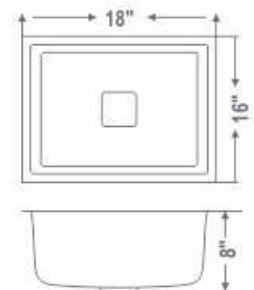

WODR 37189

Overall Size (Inch / mm)
37"x18"x9"/939x457x228mm
Including Accessories : Waste Coupling

Bowl Size (Inch / mm)
16"x14" / 406x355mm

MRP(₹)
Glossy Finish : 5790/-

WODR 45209

Overall Size (Inch / mm)
45"x20"x9"/1143x508x228mm
Including Accessories : Waste Coupling

Bowl Size (Inch / mm)
20"x16"/508x406mm

MRP(₹)
Glossy Finish : 7475/-

DOUBLE BOWL SINK

WODB 37189

Overall Size (Inch / mm)
37"x18"x9"/939x457x228mm
Including Accessories : Waste Coupling

Bowl Size (Inch / mm)
16"x14" / 406x355mm

FOR MATT + 200 RS

SINGLE BOWL SINK

SSB 18168

Overall Size (Inch / mm)
18"x16"x8" / 457x406x203mm
Including Accessories : Waste Coupling

Bowl Size (Inch / mm)
16"x14" / 406x355mm

MRP(₹)
Glossy Finish : 1899/-

SSB 20178

Overall Size (Inch / mm)
20"x17"x8" / 508x431x203mm
Including Accessories : Waste Coupling

Bowl Size (Inch / mm)
18"x16" / 457x406mm

MRP(₹)
Glossy Finish : 2099/-

FOR MATT + 200 RS

SSB 21188

Overall Size (Inch / mm)
21"x18"x8"/533x457x203mm
Including Accessories : Waste Coupling