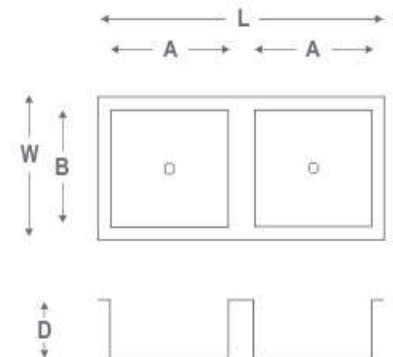

Sizes can be customized to meet your specific needs.
MRP is Inclusive of Waste Pipe, Square Coupling & Sink Basket

SINGLE BOWL TH (Handmade Sink)

MODEL NO.	SINK SIZE (LxWxD)		BOWL SIZE (AxBxD)		MRP(₹)
	in inch	in mm	in inch	in mm	
LUSBTH 24189	24x18x9	609x457.2x228.6	22x14x9	558.8x355.6x228.6	6500/-

Sizes can be customized to meet your specific needs.
MRP is Inclusive of Waste Pipe, Square Coupling & Sink Basket

LUSTRA SERIES

HANDMADE SINK

SS 204
Grade

DOUBLE BOWL (Handmade Sink)

MODEL NO.	SINK SIZE (LxWxD)		BOWL SIZE (AxBxD)		MRP(₹)
	in inch	in mm	in inch	in mm	
LUDB 32189	32x18x09	812.8x457.2x228.6	14.5x16x9	368.3x406.4x228.6	11150/-
LUDB 37189	37x18x09	939.8x457.2x228.6	17x16x9	431.8x406.4x228.6	11400/-
LUDB 40209	40x20x09	1016x508x228.6	18.5x18x9	469.9x457.2x228.6	12000/-
LUDB 45209	45x20x9	1143x508x228.6	21x18x9	533.4x457.2x228.6	12650/-

Sizes can be customized to meet your specific needs.
MRP is inclusive of 2 Waste Pipe, 2 Square Coupling & Sink Basket

DOUBLE BOWL TH (Handmade Sink)

MODEL NO.	SINK SIZE (LxWxD)		BOWL SIZE 1 (AxBxD)		BOWL SIZE 2 (QxPxD)		MRP(₹)
	in inch	in mm	in inch	in mm	in inch	in mm	
LUDBTH 32189	32x18x09	812.8x457.2x228.6	14.5x16x9	368.3x406.4x228.6	14.5x14x9	368.3x355.6x228.6	11600/-
LUDBTH 37189	37x18x09	939.8x457.2x228.6	17x16x9	431.8x406.4x228.6	17x14x9	431.8x355.6x228.6	11900/-
LUDBTH 40209	40x20x09	1016x508x228.6	18.5x18x9	469.9x457.2x228.6	18.5x16x9	469.9x406.4x228.6	12500/-
LUDBTH 45209	45x20x9	1143x508x228.6	21x18x9	533.4x457.2x228.6	21x16x9	533.4x406.4x228.6	13200/-