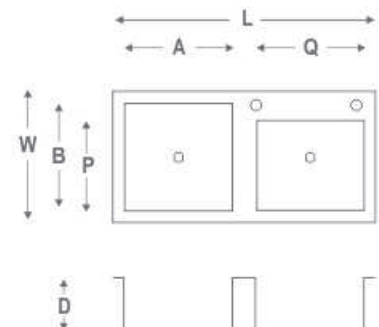

Sizes can be customized to meet your specific needs.
MRP is Inclusive of Waste Pipe, Square Coupling & Sink Basket

SINGLE BOWL TH (Handmade Sink)

MODEL NO.	SINK SIZE (LxWxD)		BOWL SIZE (AxBxD)		MRP(₹)
	in inch	in mm	in inch	in mm	
EMSBTH 24189	24x18x9	609x457.2x228.6	22x14x9	558.8x355.6x228.6	11250/-

Sizes can be customized to meet your specific needs.
MRP is Inclusive of Waste Pipe, Square Coupling & Sink Basket

EMPIRO SERIES

HANDMADE SINK

Thickness
1mm

SS 304
Grade

DOUBLE BOWL (Handmade Sink)

MODEL NO.	SINK SIZE (LxWxD)		BOWL SIZE (AxBxD)		MRP(₹)
	in inch	in mm	in inch	in mm	
EMDB 32189	32x18x09	812.8x457.2x228.6	14.5x16x9	368.3x406.4x228.6	19450/-
EMDB 37189	37x18x09	939.8x457.2x228.6	17x16x9	431.8x406.4x228.6	20250/-
EMDB 40209	40x20x09	1016x508x228.6	18.5x18x9	469.9x457.2x228.6	21000/-
EMDB 45209	45x20x9	1143x508x228.6	21x18x9	533.4x457.2x228.6	21450/-

Sizes can be customized to meet your specific needs.
MRP is Inclusive of 2 Waste Pipe, 2 Square Coupling & Sink Basket

DOUBLE BOWL TH (Handmade Sink)

MODEL NO.	SINK SIZE (LxWxD)		BOWL SIZE 1 (AxBxD)		BOWL SIZE 2 (QxPxD)		MRP(₹)
	in inch	in mm	in inch	in mm	in inch	in mm	
EMDBTH 32189	32x18x09	812.8x457.2x228.6	14.5x16x9	368.3x406.4x228.6	14.5x14x9	368.3x355.6x228.6	19950/-
EMDBTH 37189	37x18x09	939.8x457.2x228.6	17x16x9	431.8x406.4x228.6	17x14x9	431.8x355.6x228.6	21300/-
EMDBTH 40209	40x20x09	1016x508x228.6	18.5x18x9	469.9x457.2x228.6	18.5x16x9	469.9x406.4x228.6	21900/-
EMDBTH 45209	45x20x9	1143x508x228.6	21x18x9	533.4x457.2x228.6	21x16x9	533.4x406.4x228.6	22500/-