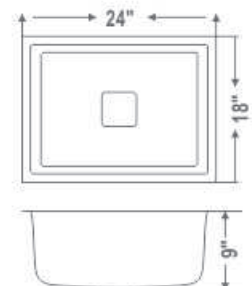

WOSB 18168

Overall Size (Inch / mm)
18"x16"x8" / 457x406x203mm
Including Accessories : Waste Coupling

Bowl Size (Inch / mm)
16"x14" / 406x355mm

MRP(₹)
Glossy Finish : 3600/-

WOSB 20178

Overall Size (Inch / mm)
20"x17"x8" / 508x431x203mm
Including Accessories : Waste Coupling

Including Accessories : Waste Coupling

Bowl Size (Inch / mm)

19"x16" / 482x406mm

MRP(₹)

Glossy Finish : 3950/-

WOSB 22189

Overall Size (Inch / mm)

28"x18"x9"/558x457x228mm

Including Accessories : Waste Coupling

Bowl Size (Inch / mm)

22"x16" / 508x406mm

MRP(₹)

Glossy Finish : 4300/-

WOSB 24189

Overall Size (Inch / mm)

24"x18"x9"/609mmx457mmx228mm

Including Accessories : Waste Coupling

Bowl Size (Inch / mm)

22"x16"/558mm x 406mm

MRP(₹)

Glossy Finish : 5000/-

WOSB 241810

Overall Size (Inch / mm)

24"x18"x10"/609mmx457mmx254mm