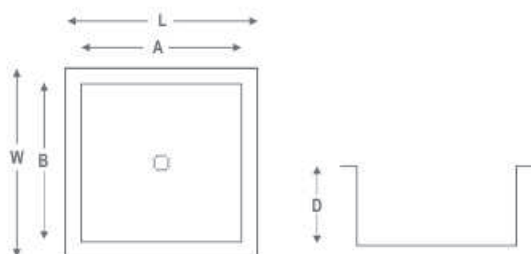

Thickness
1mm

SS 304
Grade

SINGLE BOWL (Handmade Sink)

MODEL NO.	SINK SIZE (LxWxD)		BOWL SIZE (AxBxD)		MRP(₹)
	in inch	in mm	in inch	in mm	
EMSB 18169	18x16x09	457x406.4x228.6	16x14x09	406.4x355x228.6	9800/-
EMSB 18189	18x18x09	457x457x228.6	16x16x09	406.4x406.4x228.6	9925/-
EMSB 20179	20x17x09	508x431x228.6	18x15x09	457.2x381x228.6	10100/-
EMSB 21189	21x18x09	533x457.2x228.6	19x16x09	482x406.4x228.6	10300/-
EMSB 22189	22x18x09	558.8x457.2x228.6	20x16x09	508x406.4x228.6	10450/-
EMSB 24189	24x18x09	609x457.2x228.6	22x16x09	558.8x406.4x228.6	10700/-
EMSB 241810	24x18x10	609x457.2x254	22x16x10	558.8x406.4x254	11000/-
EMSB 24209	24x20x09	609x508x228.6	22x18x09	558.8x457.2x228.6	11400/-
EMSB 262010	26x20x10	660.4x508x254	24x18x10	609x457.2x254	12250/-
EMSB 282010	28x20x10	711.2x508x254	26x18x10	660.4x457.2x254	12950/-
EMSB 301810	30x18x10	762x457.2x254	28x16x10	711x406.4x254	13200/-
EMSB 302010	30x20x10	762x508x254	28x18x10	711x457.2x254	13450/-

Sizes can be customized to meet your specific needs.
MRP is Inclusive of Waste Pipe, Square Coupling & Sink Basket

SINGLE BOWL TH (Handmade Sink)

MODEL NO.	SINK SIZE (LxWxD)		BOWL SIZE (AxBxD)		MRP(₹)
	in inch	in mm	in inch	in mm	
EMSBTH 24189	24x18x9	609x457.2x228.6	22x14x9	558.8x355.6x228.6	11250/-

Sizes can be customized to meet your specific needs.
MRP is Inclusive of Waste Pipe, Square Coupling & Sink Basket