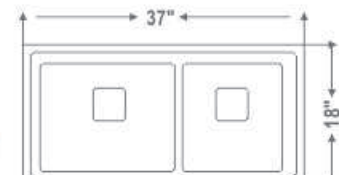

Bowl Size (Inch / mm)
16"x14" / 406x355mm

MRP(₹)
Glossy Finish : **7600/-**

WDR 45209

Overall Size (Inch / mm)
45"x20"x9"/1043x508x228mm
Including Accessories : Waste Coupling

Bowl Size (Inch / mm)
20"x16"/508x406mm

MRP(₹)
Glossy Finish : **9600/-**

DOUBLE BOWL SINK

WDB 37188

Overall Size (Inch / mm)
37"x18"x8"/940x457x203mm
Including Accessories : Waste Coupling

Bowl Size (Inch / mm)
16"x14" / 406x355mm

MRP(₹)
Glossy Finish : **10100/-**

WDB 45209

Overall Size (Inch / mm)
45"x20"x9"/1143x508x228mm
Including Accessories : Waste Coupling

Bowl Size (Inch / mm)
20"x16"/508mm x 406mm

MRP(₹)
Glossy Finish : **13000/-**

FOR MATT + 200 RS

SINGLE BOWL SINK

WOSB 18168

Overall Size (Inch / mm)
18"x16"x8" / 457x406x203mm
Including Accessories : Waste Coupling

Bowl Size (Inch / mm)
16"x14" / 406x355mm

MRP(₹)
Glossy Finish : 3600/-

WOSB 20178

Overall Size (Inch / mm)
20"x17"x8" / 508x431x203mm
Including Accessories : Waste Coupling