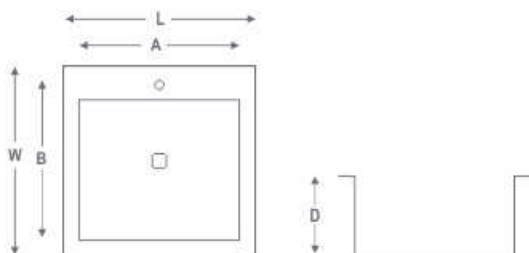

SINGLE BOWL TH (Handmade Sink)

MODEL NO.	SINK SIZE (LxWxD)		BOWL SIZE (AxBxD)		MRP(₹)
	in inch	in mm	in inch	in mm	
LUSBTH 24189	24x18x9	609x457.2x228.6	22x14x9	558.8x355.6x228.6	6500/-

Sizes can be customized to meet your specific needs.
MRP is Inclusive of Waste Pipe, Square Coupling & Sink Basket