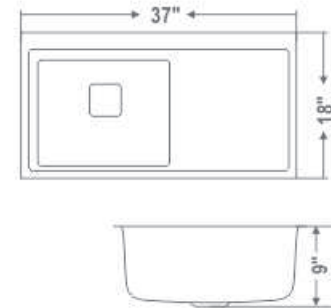

SAFFRON SERIES

Including Accessories :
Waste Coupling

DRAIN BOARD SINK

SDR 37189

Overall Size (Inch / mm)
37"x18"x9"/939x457x228mm
Including Accessories : Waste Coupling

Bowl Size (Inch / mm)
16"x14"/406x355mm

MRP(₹)
Glossy Finish : 3600/-