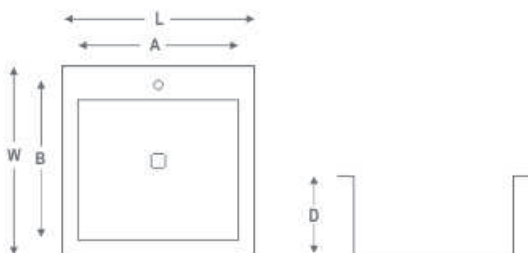

SINGLE BOWL TH (Handmade Sink)

MODEL NO.	SINK SIZE (LxWxD)		BOWL SIZE (AxBxD)		MRP(₹)
	in inch	in mm	in inch	in mm	
CRSBTH 24189	24x18x9	609x457.2x228.6	22x14x9	558.8x355.6x228.6	9275/-

Sizes can be customized to meet your specific needs.
MRP is Inclusive of Waste Pipe, Square Coupling & Sink Basket