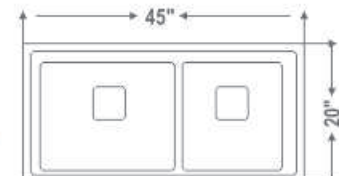

Bowl Size (Inch / mm)
16"x14" / 406x355mm

MRP(₹)
Glossy Finish : **7600/-**

WDR 45209

Overall Size (Inch / mm)
45"x20"x9"/1043x508x228mm
Including Accessories : Waste Coupling

Bowl Size (Inch / mm)
20"x16"/508x406mm

MRP(₹)
Glossy Finish : **9600/-**

DOUBLE BOWL SINK

WDB 37188

Overall Size (Inch / mm)
37"x18"x8"/940x457x203mm
Including Accessories : Waste Coupling

Bowl Size (Inch / mm)
16"x14" / 406x355mm

MRP(₹)
Glossy Finish : **10100/-**

WDB 45209

Overall Size (Inch / mm)
45"x20"x9"/1143x508x228mm
Including Accessories : Waste Coupling

Bowl Size (Inch / mm)
20"x16"/508mm x 406mm

MRP(₹)
Glossy Finish : **13000/-**

FOR MATT + 200 RS

SINGLE BOWL SINK

WOSB 18168

Overall Size (Inch / mm)
18"x16"x8" / 457x406x203mm
Including Accessories : Waste Coupling

Bowl Size (Inch / mm)
16"x14" / 406x355mm

MRP(₹)
Glossy Finish : 3600/-

WOSB 20178

Overall Size (Inch / mm)
20"x17"x8" / 508x431x203mm
Including Accessories : Waste Coupling