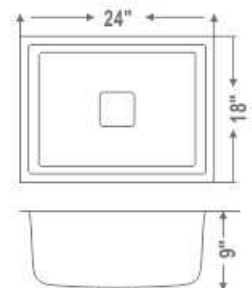

Overall Size (Inch / mm)

21"x18"x8"/533x457x203mm

Including Accessories : Waste Coupling

Bowl Size (Inch / mm)

19"x16"/482x406mm

MRP(₹)

Glossy Finish : 1700/-

CSB 22189

Overall Size (Inch / mm)

22"x18"x9"/558x457x228mm

Including Accessories : Waste Coupling

Bowl Size (Inch / mm)

20"x16"/508x406mm

MRP(₹)

Glossy Finish : 1750/-

CSB 24189

Overall Size (Inch / mm)

24"x18"x9"/609x457x228mm

Including Accessories : Waste Coupling

Bowl Size (Inch / mm)

22"x16"/558x406mm

MRP(₹)

Glossy Finish : 1800/-

CSB 241810

Overall Size (Inch / mm)

24"x18"x10"/609x457x254mm

Including Accessories : Waste Coupling

Bowl Size (Inch / mm)

22"x16"/558x406mm

MRP(₹)

Glossy Finish : 1850/-

FOR MATT + 200 RS