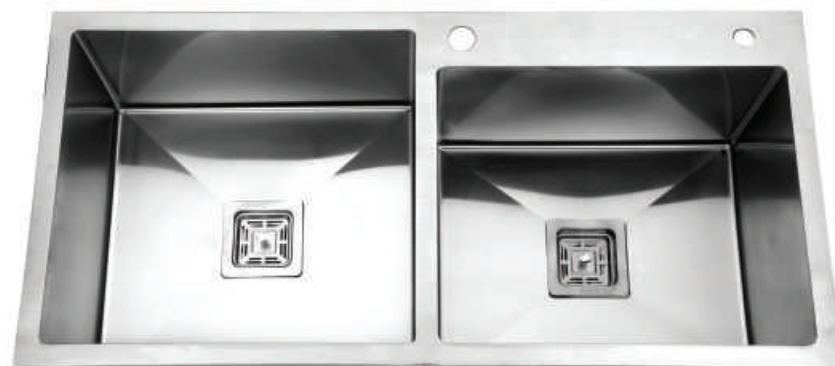

Sizes can be customized to meet your specific needs.
MRP is inclusive of 2 Waste Pipe, 2 Square Coupling & Sink Basket

DOUBLE BOWL TH (Handmade Sink)

MODEL NO.	SINK SIZE (LxWxD)		BOWL SIZE 1 (AxBxD)		BOWL SIZE 2 (QxPxD)		MRP(₹)
	in inch	in mm	in inch	in mm	in inch	in mm	
LUDBTH 32189	32x18x09	812.8x457.2x228.6	14.5x16x9	368.3x406.4x228.6	14.5x14x9	368.3x355.6x228.6	11600/-
LUDBTH 37189	37x18x09	939.8x457.2x228.6	17x16x9	431.8x406.4x228.6	17x14x9	431.8x355.6x228.6	11900/-
LUDBTH 40209	40x20x09	1016x508x228.6	18.5x18x9	469.9x457.2x228.6	18.5x16x9	469.9x406.4x228.6	12500/-
LUDBTH 45209	45x20x9	1143x508x228.6	21x18x9	533.4x457.2x228.6	21x16x9	533.4x406.4x228.6	13200/-