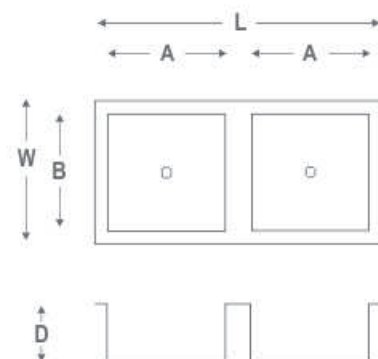

Sizes can be customized to meet your specific needs.
MRP is Inclusive of Waste Pipe, Square Coupling & Sink Basket

SINGLE BOWL TH (Handmade Sink)

MODEL NO.	SINK SIZE (LxWxD)		BOWL SIZE (AxBxD)		MRP(₹)
	in inch	in mm	in inch	in mm	
CRSBTH 24189	24x18x9	609x457.2x228.6	22x14x9	558.8x355.6x228.6	9275/-

Sizes can be customized to meet your specific needs.
MRP is Inclusive of Waste Pipe, Square Coupling & Sink Basket

SS 304
Grade

DOUBLE BOWL (Handmade Sink)

MODEL NO.	SINK SIZE (LxWxD)		BOWL SIZE (AxBxD)		MRP(₹)
	in inch	in mm	in inch	in mm	
CRDB 32189	32x18x09	812.8x457.2x228.6	14.5x16x9	368.3x406.4x228.6	14200/-
CRDB 37189	37x18x09	939.8x457.2x228.6	17x16x9	431.8x406.4x228.6	14900/-
CRDB 40209	40x20x09	1016x508x228.6	18.5x18x9	469.9x457.2x228.6	15700/-
CRDB 45209	45x20x9	1143x508x228.6	21x18x9	533.4x457.2x228.6	16300/-

Sizes can be customized to meet your specific needs.
MRP is inclusive of 2 Waste Pipe, 2 Square Coupling & Sink Basket

DOUBLE BOWL TH (Handmade Sink)

MODEL NO.	SINK SIZE (LxWxD)		BOWL SIZE 1 (AxBxD)		BOWL SIZE 2 (QxPxD)		MRP(₹)
	in inch	in mm	in inch	in mm	in inch	in mm	
CRDBTH 32189	32x18x09	812.8x457.2x228.6	14.5x16x9	368.3x406.4x228.6	14.5x14x9	368.3x355.6x228.6	14700/-
CRDBTH 37189	37x18x09	939.8x457.2x228.6	17x16x9	431.8x406.4x228.6	17x14x9	431.8x355.6x228.6	15250/-
CRDBTH 40209	40x20x09	1016x508x228.6	18.5x18x9	469.9x457.2x228.6	18.5x16x9	469.9x406.4x228.6	15950/-
CRDBTH 45209	45x20x9	1143x508x228.6	21x18x9	533.4x457.2x228.6	21x16x9	533.4x406.4x228.6	16500/-