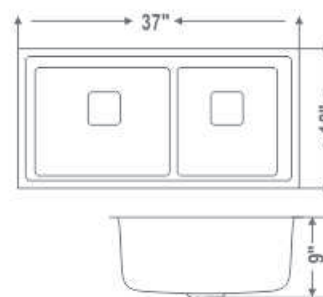

Including Accessories : Waste Coupling

Bowl Size (Inch / mm)

22"x16"/558mm x 406mm

MRP(₹)

Glossy Finish : 5000/-

WOSB 241810

Overall Size (Inch / mm)

24"x18"x10"/609mmx457mmx254mm

WODR 37189

Overall Size (Inch / mm)
37"x18"x9"/939x457x228mm
Including Accessories : Waste Coupling

Bowl Size (Inch / mm)
16"x14" / 406x355mm

MRP(₹)
Glossy Finish : 5790/-

WODR 45209

Overall Size (Inch / mm)
45"x20"x9"/1143x508x228mm
Including Accessories : Waste Coupling

Bowl Size (Inch / mm)
20"x16"/508x406mm

MRP(₹)
Glossy Finish : 7475/-

DOUBLE BOWL SINK

WODB 37189

Overall Size (Inch / mm)
37"x18"x9"/939x457x228mm
Including Accessories : Waste Coupling

Bowl Size (Inch / mm)
16"x14" / 406x355mm

MRP(₹)
Glossy Finish : 7400/-

WODB 45209

Overall Size (Inch / mm)
45"x20"x9"/1143x508x228mm
Including Accessories : Waste Coupling

Bowl Size (Inch / mm)
20"x16"/508mm x 406mm

MRP(₹)
Glossy Finish : 9450/-