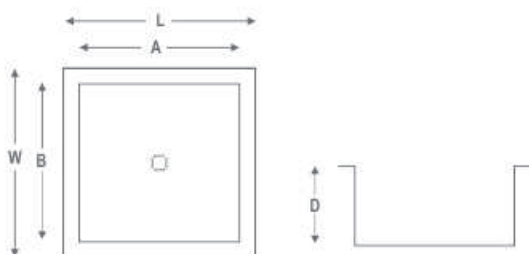

SS 204
Grade

SINGLE BOWL (Handmade Sink)

MODEL NO.	SINK SIZE (LxWxD)		BOWL SIZE (AxBxD)		MRP(₹)
	in inch	in mm	in inch	in mm	
LUSB 18169	18x16x09	457x406.4x228.6	16x14x09	406.4x355x228.6	5700/-
LUSB 18189	18x18x09	457x457x228.6	16x16x09	406.4x406.4x228.6	5800/-
LUSB 20179	20x17x09	508x431x228.6	18x15x09	457.2x381x228.6	5875/-
LUSB 21189	21x18x09	533x457.2x228.6	19x16x09	482x406.4x228.6	5950/-
LUSB 22189	22x18x09	558.8x457.2x228.6	20x16x09	508x406.4x228.6	6100/-
LUSB 24189	24x18x09	609x457.2x228.6	22x16x09	558.8x406.4x228.6	6400/-
LUSB 241810	24x18x10	609x457.2x254	22x16x10	558.8x406.4x254	6800/-
LUSB 24209	24x20x09	609x508x228.6	22x18x09	558.8x457.2x228.6	7100/-
LUSB 262010	26x20x10	660.4x508x254	24x18x10	609x457.2x254	8250/-
LUSB 282010	28x20x10	711.2x508x254	26x18x10	660.4x457.2x254	8550/-
LUSB 301810	30x18x10	762x457.2x254	28x16x10	711x406.4x254	9600/-
LUSB 302010	30x20x10	762x508x254	28x18x10	711x457.2x254	10200/-

Sizes can be customized to meet your specific needs.
MRP is Inclusive of Waste Pipe, Square Coupling & Sink Basket

SINGLE BOWL TH (Handmade Sink)

MODEL NO.	SINK SIZE (LxWxD)		BOWL SIZE (AxBxD)		MRP(₹)
	in inch	in mm	in inch	in mm	
LUSBTH 24189	24x18x9	609x457.2x228.6	22x14x9	558.8x355.6x228.6	6500/-

Sizes can be customized to meet your specific needs.
MRP is Inclusive of Waste Pipe, Square Coupling & Sink Basket