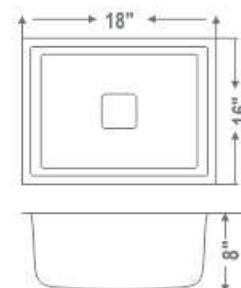

Sizes can be customized to meet your specific needs.
MRP is inclusive of 2 Waste Pipe, 2 Square Coupling & Sink Basket

DOUBLE BOWL TH (Handmade Sink)

MODEL NO.	SINK SIZE (LxWxD)		BOWL SIZE 1 (AxBxD)		BOWL SIZE 2 (QxPxD)		MRP(₹)
	in inch	in mm	in inch	in mm	in inch	in mm	
LUDBTH 32189	32x18x09	812.8x457.2x228.6	14.5x16x9	368.3x406.4x228.6	14.5x14x9	368.3x355.6x228.6	11600/-
LUDBTH 37189	37x18x09	939.8x457.2x228.6	17x16x9	431.8x406.4x228.6	17x14x9	431.8x355.6x228.6	11900/-
LUDBTH 40209	40x20x09	1016x508x228.6	18.5x18x9	469.9x457.2x228.6	18.5x16x9	469.9x406.4x228.6	12500/-
LUDBTH 45209	45x20x9	1143x508x228.6	21x18x9	533.4x457.2x228.6	21x16x9	533.4x406.4x228.6	13200/-

SINGLE BOWL SINK

WSB 18168

Overall Size (Inch / mm)

18"x16"x8" / 457x406x203mm

Including Accessories : Waste Coupling

Bowl Size (Inch / mm)

16"x14" / 406x355mm

MRP(₹)

Glossy Finish : 4500/-

FOR MATT + 200 RS

Including Accessories :
Waste Coupling

WSB 20178

Overall Size (Inch / mm)
20"x17"x8"/508x431x203mm
Including Accessories : Waste Coupling

Bowl Size (Inch / mm)
18"x15" / 457x381mm

Overall Size (Inch / mm)
22"x18"x9"/558x457x228mm
Including Accessories : Waste Coupling

Bowl Size (Inch / mm)
20"x16" / 508x406mm

MRP(₹)
Glossy Finish : 5000/-

WSB 241810

Overall Size (Inch / mm)
24"x18"x10"/609x457x254mm
Including Accessories : Waste Coupling