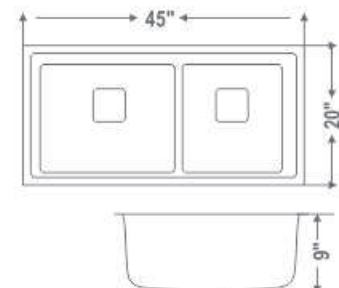

MRP(₹)
Glossy Finish : 3600/-

SDR 45209

Overall Size (Inch / mm)
45"x20"x9"/1143x508x228mm
Including Accessories : Waste Coupling

Bowl Size (Inch / mm)
20"x16"/508x406mm

MRP(₹)
Glossy Finish : 4900/-

DOUBLE BOWL SINK

SDB 37189

Overall Size (Inch / mm)
37"x18"x9"/939x457x228mm
Including Accessories : Waste Coupling

Bowl Size (Inch / mm)
16"x14"/406x355mm

MRP(₹)
Glossy Finish : 4100/-

SDB 45209

Overall Size (Inch / mm)
45"x20"x9"/1143x508x228mm
Including Accessories : Waste Coupling

Bowl Size (Inch / mm)
20"x16"/508x406mm

MRP(₹)
Glossy Finish : 5400/-

FOR MATT + 200 RS

SINGLE BOWL SINK

CSB 18168

Overall Size (Inch / mm)

18"x16"x8" / 457x406x203mm

Including Accessories : Waste Coupling

Bowl Size (Inch / mm)

16"x14" / 406x355mm

MRP(₹)

Glossy Finish : 1500/-

CSB 20178

Overall Size (Inch / mm)

20"x17"x8" / 508x431x203mm

Including Accessories : Waste Coupling