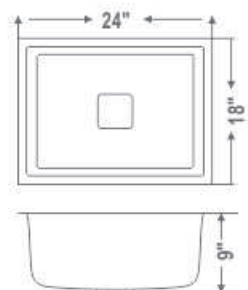

SSB 20178

Overall Size (Inch / mm)
20"x17"x8" / 508x431x203mm
Including Accessories : Waste Coupling

Bowl Size (Inch / mm)
18"x16" / 457x406mm

MRP(₹)
Glossy Finish : 2099/-

FOR MATT + 200 RS

SSB 21188

Overall Size (Inch / mm)
21"x18"x8"/533x457x203mm
Including Accessories : Waste Coupling

Bowl Size (Inch / mm)
19"x16" / 482x406mm

MRP(₹)
Glossy Finish : 2199/-

Including Accessories :
Waste Coupling

SSB 22189

Overall Size (Inch / mm)
22"x16"x9"/558x457x228mm
Including Accessories : Waste Coupling

Bowl Size (Inch / mm)
20"x16" / 508x406mm

MRP(₹)
Glossy Finish : 2399/-

SSB 24189

Overall Size (Inch / mm)
24"x18"x9"/609x457x228mm
Including Accessories : Waste Coupling

Bowl Size (Inch / mm)
22"x16"/558x406mm

MRP(₹)
Glossy Finish : 2499/-

SSB 241810

Overall Size (Inch / mm)
24"x18"x10"/609x457x254mm
Including Accessories : Waste Coupling

Bowl Size (Inch / mm)
22"x16"/558x406mm

MRP(₹)
Glossy Finish : 2500/-

FOR MATT + 200 RS