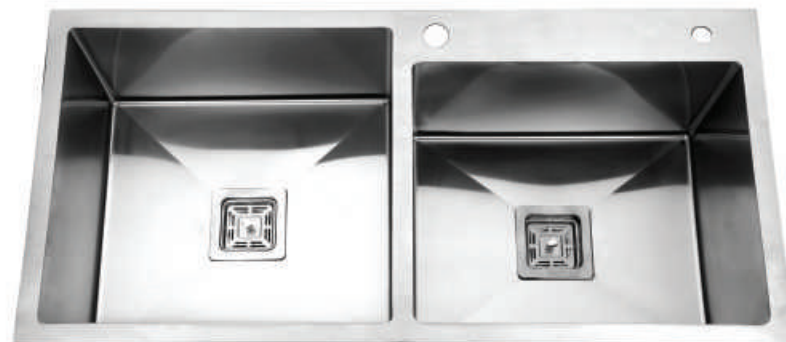

Sizes can be customized to meet your specific needs.
MRP is Inclusive of 2 Waste Pipe, 2 Square Coupling & Sink Basket

DOUBLE BOWL TH (Handmade Sink)

MODEL NO.	SINK SIZE (LxWxD)		BOWL SIZE 1 (AxBxD)		BOWL SIZE 2 (QxPxD)		MRP(₹)
	in inch	in mm	in inch	in mm	in inch	in mm	
EMDBTH 32189	32x18x09	812.8x457.2x228.6	14.5x16x9	368.3x406.4x228.6	14.5x14x9	368.3x355.6x228.6	19950/-
EMDBTH 37189	37x18x09	939.8x457.2x228.6	17x16x9	431.8x406.4x228.6	17x14x9	431.8x355.6x228.6	21300/-
EMDBTH 40209	40x20x09	1016x508x228.6	18.5x18x9	469.9x457.2x228.6	18.5x16x9	469.9x406.4x228.6	21900/-
EMDBTH 45209	45x20x9	1143x508x228.6	21x18x9	533.4x457.2x228.6	21x16x9	533.4x406.4x228.6	22500/-