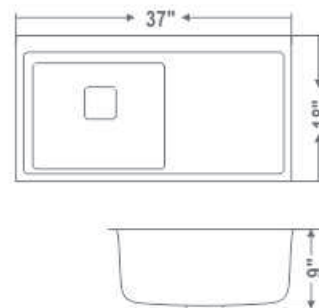

Including Accessories : Waste Coupling

Bowl Size (Inch / mm)

22"x16" / 508x406mm

MRP(₹)

Glossy Finish : 4300/-

WOSB 24189

Overall Size (Inch / mm)

24"x18"x9"/609mmx457mmx228mm

Including Accessories : Waste Coupling

Bowl Size (Inch / mm)

22"x16"/558mm x 406mm

MRP(₹)

Glossy Finish : 5000/-

WOSB 241810

Overall Size (Inch / mm)

24"x18"x10"/609mmx457mmx254mm

Including Accessories : Waste Coupling

Bowl Size (Inch / mm)

22"x16"/558mm x 406mm

MRP(₹)

Glossy Finish : 5100/-

FOR MATT + 200 RS

Including Accessories :
Waste Coupling

DRAIN BOARD SINK

WODR 37189

Overall Size (Inch / mm)
37"x18"x9"/939x457x228mm
Including Accessories : Waste Coupling

Bowl Size (Inch / mm)
16"x14" / 406x355mm

MRP(₹)
Glossy Finish : 5790/-

WODR 45209

Overall Size (Inch / mm)
45"x20"x9"/1143x508x228mm
Including Accessories : Waste Coupling