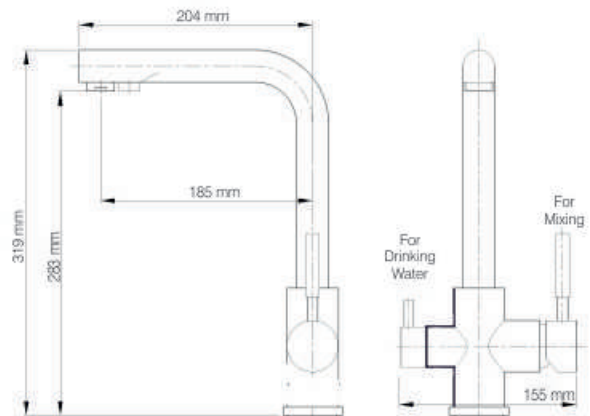

DKF 1201

Single Lever Mixer for Kitchen Sink with side lever
Swinging spout

600 mm, Long Braided Hose

MRP (₹) : 4800/-

DKF 1202-SS-304 (Satin Finish)

Single Lever Mixer for Kitchen Sink with both side lever
Separate Inlet & Outlet for Drinking Water