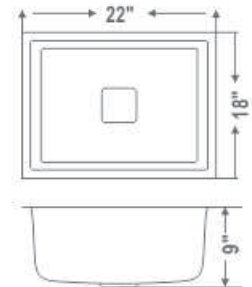

WOSB 18168

Overall Size (Inch / mm)
18"x16"x8" / 457x406x203mm
Including Accessories : Waste Coupling

Bowl Size (Inch / mm)
16"x14" / 406x355mm

MRP(₹)
Glossy Finish : 3600/-

WOSB 20178

Overall Size (Inch / mm)
20"x17"x8" / 508x431x203mm
Including Accessories : Waste Coupling

Bowl Size (Inch / mm)
18"x15" / 457x381mm

MRP(₹)
Glossy Finish : 3800/-

FOR MATT + 200 RS

WEMBLEY OVIO SERIES

Including Accessories :
Waste Coupling

WOSB 21188

Overall Size (Inch / mm)

21"x18"x8"/533x457x203mm

Including Accessories : Waste Coupling

Bowl Size (Inch / mm)

19"x16" / 482x406mm

MRP(₹)

Glossy Finish : 3950/-

WOSB 22189

Overall Size (Inch / mm)

28"x18"x9"/558x457x228mm

Including Accessories : Waste Coupling

Bowl Size (Inch / mm)

22"x16" / 508x406mm

MRP(₹)

Glossy Finish : 4300/-

WOSB 24189

Overall Size (Inch / mm)

24"x18"x9"/609mmx457mmx228mm