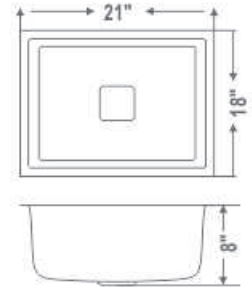

Bowl Size (Inch / mm)

16"x14" / 406x355mm

MRP(₹)

Glossy Finish : 1500/-

CSB 20178

Overall Size (Inch / mm)

20"x17"x8" / 508x431x203mm

Including Accessories : Waste Coupling

Overall Size (Inch / mm)

21"x18"x8"/533x457x203mm

Including Accessories : Waste Coupling

Bowl Size (Inch / mm)

19"x16"/482x406mm

MRP(₹)

Glossy Finish : 1700/-

CSB 22189

Overall Size (Inch / mm)

22"x18"x9"/558x457x228mm

Including Accessories : Waste Coupling

Bowl Size (Inch / mm)

20"x16"/508x406mm

MRP(₹)

Glossy Finish : 1750/-

CSB 24189

Overall Size (Inch / mm)

24"x18"x9"/609x457x228mm

Including Accessories : Waste Coupling

Bowl Size (Inch / mm)

22"x16"/558x406mm

MRP(₹)

Glossy Finish : 1800/-

CSB 241810