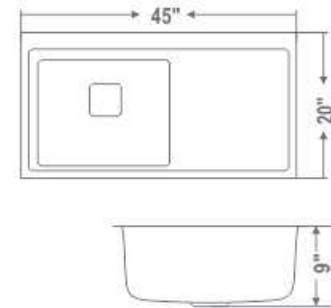

Bowl Size (Inch / mm)
20"x16" / 508x406mm

MRP(₹)
Glossy Finish : 2399/-

SSB 24189

Overall Size (Inch / mm)
24"x18"x9"/609x457x228mm
Including Accessories : Waste Coupling

Bowl Size (Inch / mm)
22"x16"/558x406mm

MRP(₹)
Glossy Finish : 2499/-

SSB 241810

Overall Size (Inch / mm)
24"x18"x10"/609x457x254mm
Including Accessories : Waste Coupling

Bowl Size (Inch / mm)
22"x16"/558x406mm

MRP(₹)
Glossy Finish : 2500/-

FOR MATT + 200 RS

MRP(₹)
Glossy Finish : 3600/-

SDR 45209

Overall Size (Inch / mm)
45"x20"x9"/1143x508x228mm
Including Accessories : Waste Coupling

Bowl Size (Inch / mm)
20"x16"/508x406mm

MRP(₹)
Glossy Finish : 4900/-

DOUBLE BOWL SINK

SDB 37189

Overall Size (Inch / mm)
37"x18"x9"/939x457x228mm
Including Accessories : Waste Coupling

Bowl Size (Inch / mm)
16"x14"/406x355mm

MRP(₹)
Glossy Finish : 4100/-

SDB 45209

Overall Size (Inch / mm)
45"x20"x9"/1143x508x228mm
Including Accessories : Waste Coupling