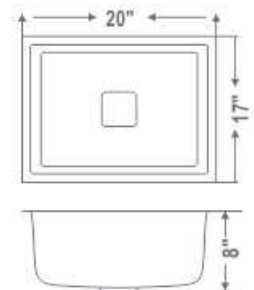

Bowl Size (Inch / mm)
16"x14" / 406x355mm

MRP(₹)
Glossy Finish : **7600/-**

WDR 45209

Overall Size (Inch / mm)
45"x20"x9"/1043x508x228mm
Including Accessories : Waste Coupling

Bowl Size (Inch / mm)
20"x16"/508x406mm

WDB 45209

Overall Size (Inch / mm)
45"x20"x9"/1143x508x228mm
Including Accessories : Waste Coupling

Bowl Size (Inch / mm)
20"x16"/508mm x 406mm

MRP(₹)
Glossy Finish : **13000/-**

FOR MATT + 200 RS

SINGLE BOWL SINK

WOSB 18168

Overall Size (Inch / mm)
18"x16"x8" / 457x406x203mm
Including Accessories : Waste Coupling

Bowl Size (Inch / mm)
16"x14" / 406x355mm

MRP(₹)
Glossy Finish : 3600/-

WOSB 20178

Overall Size (Inch / mm)
20"x17"x8" / 508x431x203mm
Including Accessories : Waste Coupling

Bowl Size (Inch / mm)
18"x15" / 457x381mm

MRP(₹)
Glossy Finish : 3800/-

FOR MATT + 200 RS

WEMBLEY OVIO SERIES

Including Accessories :
Waste Coupling

WOSB 21188

Overall Size (Inch / mm)

21"x18"x8"/533x457x203mm