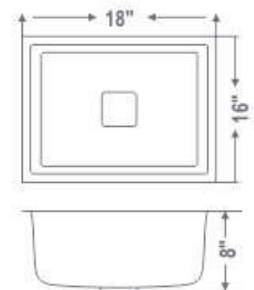

Bowl Size (Inch / mm)
16"x14" / 406x355mm

MRP(₹)
Glossy Finish : **7600/-**

WDR 45209

Overall Size (Inch / mm)
45"x20"x9"/1043x508x228mm
Including Accessories : Waste Coupling

Bowl Size (Inch / mm)
20"x16"/508x406mm

MRP(₹)
Glossy Finish : **9600/-**

DOUBLE BOWL SINK

WDB 37188

Overall Size (Inch / mm)
37"x18"x8"/940x457x203mm
Including Accessories : Waste Coupling

Bowl Size (Inch / mm)
16"x14" / 406x355mm

MRP(₹)
Glossy Finish : **10100/-**

WDB 45209

Overall Size (Inch / mm)
45"x20"x9"/1143x508x228mm
Including Accessories : Waste Coupling

Bowl Size (Inch / mm)
20"x16"/508mm x 406mm

MRP(₹)
Glossy Finish : **13000/-**

FOR MATT + 200 RS

SINGLE BOWL SINK

WOSB 18168

Overall Size (Inch / mm)
18"x16"x8" / 457x406x203mm
Including Accessories : Waste Coupling

Bowl Size (Inch / mm)
16"x14" / 406x355mm

MRP(₹)
Glossy Finish : 3600/-

WOSB 20178

Overall Size (Inch / mm)
20"x17"x8" / 508x431x203mm
Including Accessories : Waste Coupling