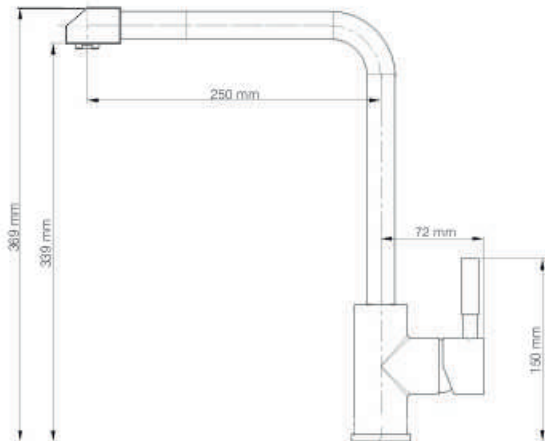

KITCHEN FAUCETS

DKF 1208-SS-304 (Satin Finish)

Single Lever Mixer for Kitchen Sink with side lever
High movable spout

600 mm, Long Braided Hose

MRP (₹) : 7500/-