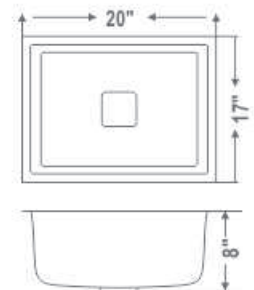

WODR 37189

Overall Size (Inch / mm)
37"x18"x9"/939x457x228mm
Including Accessories : Waste Coupling

Bowl Size (Inch / mm)
16"x14" / 406x355mm

MRP(₹)
Glossy Finish : 5790/-

WODR 45209

Overall Size (Inch / mm)
45"x20"x9"/1143x508x228mm
Including Accessories : Waste Coupling

Bowl Size (Inch / mm)
20"x16"/508x406mm

MRP(₹)
Glossy Finish : 7475/-

DOUBLE BOWL SINK

WODB 37189

Overall Size (Inch / mm)
37"x18"x9"/939x457x228mm
Including Accessories : Waste Coupling

Bowl Size (Inch / mm)
16"x14" / 406x355mm

FOR MATT + 200 RS

SINGLE BOWL SINK

SSB 18168

Overall Size (Inch / mm)
18"x16"x8" / 457x406x203mm
Including Accessories : Waste Coupling

Bowl Size (Inch / mm)
16"x14" / 406x355mm

MRP(₹)
Glossy Finish : 1899/-

SSB 20178

Overall Size (Inch / mm)
20"x17"x8" / 508x431x203mm
Including Accessories : Waste Coupling

Bowl Size (Inch / mm)
18"x16" / 457x406mm

MRP(₹)
Glossy Finish : 2099/-

FOR MATT + 200 RS

SSB 21188

Overall Size (Inch / mm)
21"x18"x8"/533x457x203mm
Including Accessories : Waste Coupling