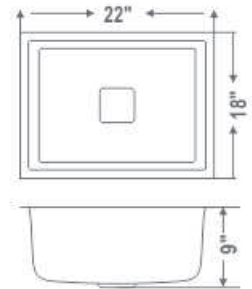

Bowl Size (Inch / mm)

16"x14" / 406x355mm

MRP(₹)

Glossy Finish : 1500/-

CSB 20178

Overall Size (Inch / mm)

20"x17"x8" / 508x431x203mm

Including Accessories : Waste Coupling

Overall Size (Inch / mm)

21"x18"x8"/533x457x203mm

Including Accessories : Waste Coupling

Bowl Size (Inch / mm)

19"x16"/482x406mm

MRP(₹)

Glossy Finish : 1700/-

CSB 22189

Overall Size (Inch / mm)

22"x18"x9"/558x457x228mm

Including Accessories : Waste Coupling

Bowl Size (Inch / mm)

20"x16"/508x406mm

MRP(₹)

Glossy Finish : 1750/-

CSB 24189

Overall Size (Inch / mm)

24"x18"x9"/609x457x228mm

Including Accessories : Waste Coupling

Bowl Size (Inch / mm)

22"x16"/558x406mm

MRP(₹)

Glossy Finish : 1800/-

CSB 241810