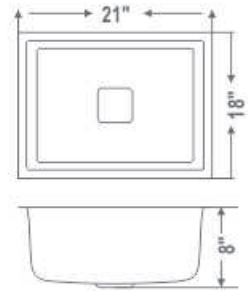

FOR MATT + 200 RS

SINGLE BOWL SINK

SSB 18168

Overall Size (Inch / mm)
18"x16"x8" / 457x406x203mm
Including Accessories : Waste Coupling

Bowl Size (Inch / mm)
16"x14" / 406x355mm

MRP(₹)
Glossy Finish : 1899/-

SSB 20178

Overall Size (Inch / mm)
20"x17"x8" / 508x431x203mm
Including Accessories : Waste Coupling

Bowl Size (Inch / mm)
18"x16" / 457x406mm

MRP(₹)
Glossy Finish : 2099/-

FOR MATT + 200 RS

SSB 21188

Overall Size (Inch / mm)
21"x18"x8"/533x457x203mm
Including Accessories : Waste Coupling

Bowl Size (Inch / mm)
19"x16" / 482x406mm

MRP(₹)
Glossy Finish : 2199/-

Including Accessories :
Waste Coupling

SSB 22189

Overall Size (Inch / mm)
22"x16"x9"/558x457x228mm
Including Accessories : Waste Coupling

Bowl Size (Inch / mm)
20"x16" / 508x406mm

MRP(₹)
Glossy Finish : 2399/-

SSB 24189

Overall Size (Inch / mm)
24"x18"x9"/609x457x228mm
Including Accessories : Waste Coupling

Bowl Size (Inch / mm)
22"x16"/558x406mm