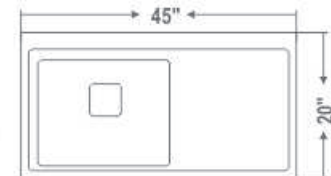

Overall Size (Inch / mm)
22"x18"x9"/558x457x228mm
Including Accessories : Waste Coupling

Bowl Size (Inch / mm)
20"x16" / 508x406mm

MRP(₹)
Glossy Finish : 5000/-

WSB 241810

Overall Size (Inch / mm)
24"x18"x10"/609x457x254mm
Including Accessories : Waste Coupling

Bowl Size (Inch / mm)
22"x16" / 558x406mm

MRP(₹)
Glossy Finish : 6000/-

FOR MATT + 200 RS

WEMBLEY SERIES

Including Accessories :
Waste Coupling

DRAIN BOARD SINK

WDR 37188

Overall Size (Inch / mm)
37"x18"x8"/939x457x203mm
Including Accessories : Waste Coupling

Bowl Size (Inch / mm)
16"x14" / 406x355mm

MRP(₹)
Glossy Finish : **7600/-**

WDR 45209

Overall Size (Inch / mm)
45"x20"x9"/1043x508x228mm
Including Accessories : Waste Coupling

Bowl Size (Inch / mm)
20"x16"/508x406mm

MRP(₹)
Glossy Finish : **9600/-**

DOUBLE BOWL SINK

WDB 37188

Overall Size (Inch / mm)
37"x18"x8"/940x457x203mm
Including Accessories : Waste Coupling

Bowl Size (Inch / mm)
16"x14" / 406x355mm

MRP(₹)
Glossy Finish : **10100/-**