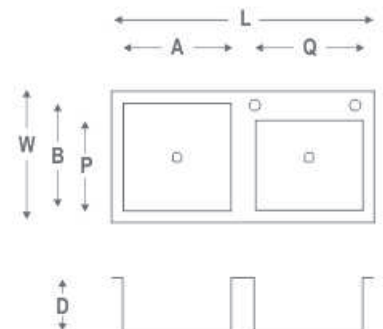

Sizes can be customized to meet your specific needs.
MRP is Inclusive of Waste Pipe, Square Coupling & Sink Basket

SINGLE BOWL TH (Handmade Sink)

MODEL NO.	SINK SIZE (LxWxD)		BOWL SIZE (AxBxD)		MRP(₹)
	in inch	in mm	in inch	in mm	
LUSBTH 24189	24x18x9	609x457.2x228.6	22x14x9	558.8x355.6x228.6	6500/-

Sizes can be customized to meet your specific needs.
MRP is Inclusive of Waste Pipe, Square Coupling & Sink Basket

LUSTRA SERIES

HANDMADE SINK

SS 204
Grade

DOUBLE BOWL (Handmade Sink)

MODEL NO.	SINK SIZE (LxWxD)		BOWL SIZE (AxBxD)		MRP(₹)
	in inch	in mm	in inch	in mm	
LUDB 32189	32x18x09	812.8x457.2x228.6	14.5x16x9	368.3x406.4x228.6	11150/-
LUDB 37189	37x18x09	939.8x457.2x228.6	17x16x9	431.8x406.4x228.6	11400/-
LUDB 40209	40x20x09	1016x508x228.6	18.5x18x9	469.9x457.2x228.6	12000/-
LUDB 45209	45x20x9	1143x508x228.6	21x18x9	533.4x457.2x228.6	12650/-

Sizes can be customized to meet your specific needs.
MRP is inclusive of 2 Waste Pipe, 2 Square Coupling & Sink Basket

DOUBLE BOWL TH (Handmade Sink)

MODEL NO.	SINK SIZE (LxWxD)		BOWL SIZE 1 (AxBxD)		BOWL SIZE 2 (QxPxD)		MRP(₹)
	in inch	in mm	in inch	in mm	in inch	in mm	
LUDBTH 32189	32x18x09	812.8x457.2x228.6	14.5x16x9	368.3x406.4x228.6	14.5x14x9	368.3x355.6x228.6	11600/-
LUDBTH 37189	37x18x09	939.8x457.2x228.6	17x16x9	431.8x406.4x228.6	17x14x9	431.8x355.6x228.6	11900/-
LUDBTH 40209	40x20x09	1016x508x228.6	18.5x18x9	469.9x457.2x228.6	18.5x16x9	469.9x406.4x228.6	12500/-
LUDBTH 45209	45x20x9	1143x508x228.6	21x18x9	533.4x457.2x228.6	21x16x9	533.4x406.4x228.6	13200/-