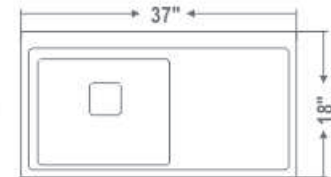

Overall Size (Inch / mm)
22"x18"x9"/558x457x228mm
Including Accessories : Waste Coupling

Bowl Size (Inch / mm)
20"x16" / 508x406mm

MRP(₹)
Glossy Finish : 5000/-

WSB 241810

Overall Size (Inch / mm)
24"x18"x10"/609x457x254mm
Including Accessories : Waste Coupling

Bowl Size (Inch / mm)
22"x16" / 558x406mm

MRP(₹)
Glossy Finish : 6000/-

FOR MATT + 200 RS

WEMBLEY SERIES

Including Accessories :
Waste Coupling

DRAIN BOARD SINK

WDR 37188

Overall Size (Inch / mm)
37"x18"x8"/939x457x203mm
Including Accessories : Waste Coupling

Bowl Size (Inch / mm)
16"x14" / 406x355mm

MRP(₹)
Glossy Finish : **7600/-**

WDR 45209

Overall Size (Inch / mm)
45"x20"x9"/1043x508x228mm
Including Accessories : Waste Coupling

Bowl Size (Inch / mm)
20"x16"/508x406mm