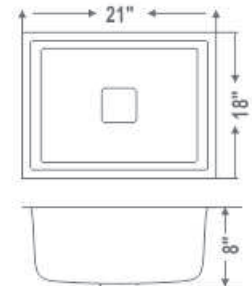

Bowl Size (Inch / mm)
16"x14" / 406x355mm

MRP(₹)
Glossy Finish : **7600/-**

WDR 45209

Overall Size (Inch / mm)
45"x20"x9"/1043x508x228mm
Including Accessories : Waste Coupling

Bowl Size (Inch / mm)
20"x16"/508x406mm

WOSB 18168

Overall Size (Inch / mm)
18"x16"x8" / 457x406x203mm
Including Accessories : Waste Coupling

Bowl Size (Inch / mm)
16"x14" / 406x355mm

MRP(₹)
Glossy Finish : 3600/-

WOSB 20178

Overall Size (Inch / mm)
20"x17"x8" / 508x431x203mm
Including Accessories : Waste Coupling

Bowl Size (Inch / mm)
18"x15" / 457x381mm

MRP(₹)
Glossy Finish : 3800/-

FOR MATT + 200 RS

WEMBLEY OVIO SERIES

Including Accessories :
Waste Coupling

WOSB 21188

Overall Size (Inch / mm)

21"x18"x8"/533x457x203mm

Including Accessories : Waste Coupling

Bowl Size (Inch / mm)

19"x16" / 482x406mm

MRP(₹)

Glossy Finish : 3950/-

WOSB 22189

Overall Size (Inch / mm)

28"x18"x9"/558x457x228mm