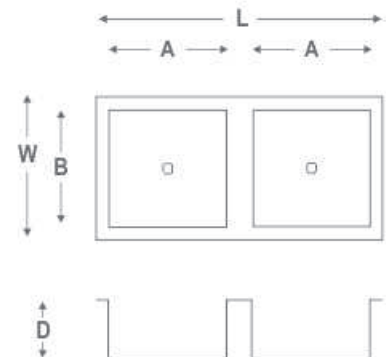

Sizes can be customized to meet your specific needs.
MRP is Inclusive of Waste Pipe, Square Coupling & Sink Basket

SINGLE BOWL TH (Handmade Sink)

MODEL NO.	SINK SIZE (LxWxD)		BOWL SIZE (AxBxD)		MRP(₹)
	in inch	in mm	in inch	in mm	
EMSBTH 24189	24x18x9	609x457.2x228.6	22x14x9	558.8x355.6x228.6	11250/-

Sizes can be customized to meet your specific needs.
MRP is Inclusive of Waste Pipe, Square Coupling & Sink Basket

EMPIRO SERIES

HANDMADE SINK

Thickness
1mm

SS 304
Grade

DOUBLE BOWL (Handmade Sink)

MODEL NO.	SINK SIZE (LxWxD)		BOWL SIZE (AxBxD)		MRP(₹)
	in inch	in mm	in inch	in mm	
EMDB 32189	32x18x09	812.8x457.2x228.6	14.5x16x9	368.3x406.4x228.6	19450/-
EMDB 37189	37x18x09	939.8x457.2x228.6	17x16x9	431.8x406.4x228.6	20250/-
EMDB 40209	40x20x09	1016x508x228.6	18.5x18x9	469.9x457.2x228.6	21000/-
EMDB 45209	45x20x9	1143x508x228.6	21x18x9	533.4x457.2x228.6	21450/-

Sizes can be customized to meet your specific needs.
MRP is Inclusive of 2 Waste Pipe, 2 Square Coupling & Sink Basket

DOUBLE BOWL TH (Handmade Sink)

MODEL NO.	SINK SIZE (LxWxD)		BOWL SIZE 1 (AxBxD)		BOWL SIZE 2 (QxPxD)		MRP(₹)
	in inch	in mm	in inch	in mm	in inch	in mm	
EMDBTH 32189	32x18x09	812.8x457.2x228.6	14.5x16x9	368.3x406.4x228.6	14.5x14x9	368.3x355.6x228.6	19950/-
EMDBTH 37189	37x18x09	939.8x457.2x228.6	17x16x9	431.8x406.4x228.6	17x14x9	431.8x355.6x228.6	21300/-
EMDBTH 40209	40x20x09	1016x508x228.6	18.5x18x9	469.9x457.2x228.6	18.5x16x9	469.9x406.4x228.6	21900/-
EMDBTH 45209	45x20x9	1143x508x228.6	21x18x9	533.4x457.2x228.6	21x16x9	533.4x406.4x228.6	22500/-