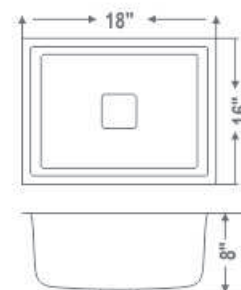

Bowl Size (Inch / mm)
20"x16" / 508x406mm

MRP(₹)
Glossy Finish : 2399/-

SSB 24189

Overall Size (Inch / mm)
24"x18"x9"/609x457x228mm
Including Accessories : Waste Coupling

Bowl Size (Inch / mm)
22"x16"/558x406mm

SDB 37189

Overall Size (Inch / mm)
37"x18"x9"/939x457x228mm
Including Accessories : Waste Coupling

Bowl Size (Inch / mm)
16"x14"/406x355mm

MRP(₹)
Glossy Finish : 4100/-

SDB 45209

Overall Size (Inch / mm)
45"x20"x9"/1143x508x228mm
Including Accessories : Waste Coupling

Bowl Size (Inch / mm)
20"x16"/508x406mm

MRP(₹)
Glossy Finish : 5400/-

FOR MATT + 200 RS

SINGLE BOWL SINK

CSB 18168

Overall Size (Inch / mm)

18"x16"x8" / 457x406x203mm

Including Accessories : Waste Coupling

Bowl Size (Inch / mm)

16"x14" / 406x355mm

MRP(₹)

Glossy Finish : 1500/-

CSB 20178

Overall Size (Inch / mm)

20"x17"x8" / 508x431x203mm

Including Accessories : Waste Coupling