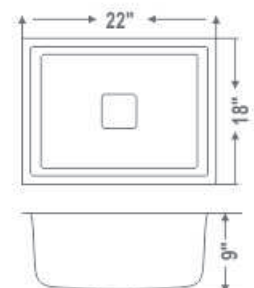

SINGLE BOWL SINK

WSB 18168

Overall Size (Inch / mm)

18"x16"x8" / 457x406x203mm

Including Accessories : Waste Coupling

Bowl Size (Inch / mm)

16"x14" / 406x355mm

MRP(₹)

MRP(₹)
Glossy Finish : 4700/-

WSB 21188

Overall Size (Inch / mm)
21"x18"x8"/533x457x203mm
Including Accessories : Waste Coupling

Bowl Size (Inch / mm)
19"x16" / 482x406mm

MRP(₹)
Glossy Finish : 4800/-

WSB 22189

Overall Size (Inch / mm)
22"x18"x9"/558x457x228mm
Including Accessories : Waste Coupling

Bowl Size (Inch / mm)
20"x16" / 508x406mm

MRP(₹)
Glossy Finish : 5000/-

WSB 241810

Overall Size (Inch / mm)
24"x18"x10"/609x457x254mm
Including Accessories : Waste Coupling

Bowl Size (Inch / mm)
16"x14" / 406x355mm

MRP(₹)
Glossy Finish : **7600/-**

WDR 45209

Overall Size (Inch / mm)
45"x20"x9"/1043x508x228mm
Including Accessories : Waste Coupling

Bowl Size (Inch / mm)
20"x16"/508x406mm