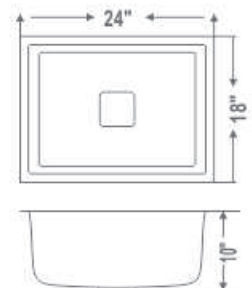

Overall Size (Inch / mm)

22"x18"x9"/558x457x228mm

Including Accessories : Waste Coupling

Bowl Size (Inch / mm)

20"x16"/508x406mm

MRP(₹)

Glossy Finish : 1750/-

CSB 24189

Overall Size (Inch / mm)

24"x18"x9"/609x457x228mm

Including Accessories : Waste Coupling

Bowl Size (Inch / mm)

22"x16"/558x406mm

MRP(₹)

Glossy Finish : 1800/-

CSB 241810

Overall Size (Inch / mm)

24"x18"x10"/609x457x254mm

Including Accessories : Waste Coupling

Bowl Size (Inch / mm)

22"x16"/558x406mm

MRP(₹)

Glossy Finish : 1850/-

FOR MATT + 200 RS