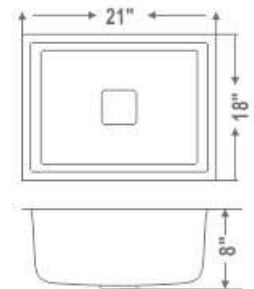

SINGLE BOWL SINK

WSB 18168

Overall Size (Inch / mm)

18"x16"x8" / 457x406x203mm

Including Accessories : Waste Coupling

Bowl Size (Inch / mm)

16"x14" / 406x355mm

MRP(₹)

Glossy Finish : 4500/-

FOR MATT + 200 RS

Including Accessories :
Waste Coupling

WSB 20178

Overall Size (Inch / mm)
20"x17"x8"/508x431x203mm
Including Accessories : Waste Coupling

Bowl Size (Inch / mm)
18"x15" / 457x381mm

MRP(₹)
Glossy Finish : 4700/-

WSB 21188

Overall Size (Inch / mm)
21"x18"x8"/533x457x203mm
Including Accessories : Waste Coupling

Bowl Size (Inch / mm)
19"x16" / 482x406mm

MRP(₹)
Glossy Finish : 4800/-

WSB 22189

Overall Size (Inch / mm)
22"x18"x9"/558x457x228mm
Including Accessories : Waste Coupling

Bowl Size (Inch / mm)
20"x16" / 508x406mm

MRP(₹)
Glossy Finish : 5000/-

WSB 241810

Overall Size (Inch / mm)
24"x18"x10"/609x457x254mm
Including Accessories : Waste Coupling