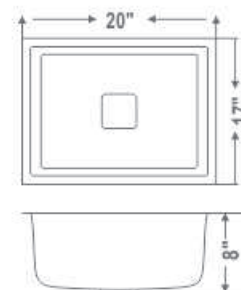

CSB 20178

Overall Size (Inch / mm)

20"x17"x8" / 508x431x203mm

Including Accessories : Waste Coupling

Bowl Size (Inch / mm)

18"x15" / 457x381mm

MRP(₹)

Glossy Finish : 1600/-