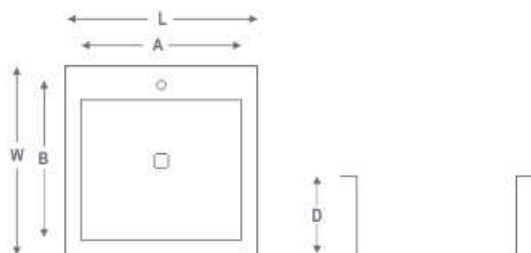

SINGLE BOWL TH (Handmade Sink)

MODEL NO.	SINK SIZE (LxWxD)		BOWL SIZE (AxBxD)		MRP(₹)
	in inch	in mm	in inch	in mm	
EMSBTH 24189	24x18x9	609x457.2x228.6	22x14x9	558.8x355.6x228.6	11250/-

Sizes can be customized to meet your specific needs.
MRP is Inclusive of Waste Pipe, Square Coupling & Sink Basket