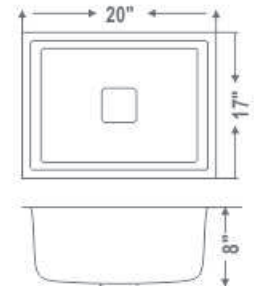

SINGLE BOWL SINK

WSB 18168

Overall Size (Inch / mm)

18"x16"x8" / 457x406x203mm

Including Accessories : Waste Coupling

Bowl Size (Inch / mm)

16"x14" / 406x355mm

MRP(₹)

Glossy Finish : 4500/-

FOR MATT + 200 RS

Including Accessories :
Waste Coupling

WSB 20178

Overall Size (Inch / mm)
20"x17"x8"/508x431x203mm
Including Accessories : Waste Coupling

Bowl Size (Inch / mm)
18"x15" / 457x381mm

MRP(₹)
Glossy Finish : 4700/-

WSB 21188

Overall Size (Inch / mm)
21"x18"x8"/533x457x203mm
Including Accessories : Waste Coupling

Bowl Size (Inch / mm)
19"x16" / 482x406mm

MRP(₹)
Glossy Finish : 4800/-

WSB 22189

Overall Size (Inch / mm)
22"x18"x9"/558x457x228mm
Including Accessories : Waste Coupling

Bowl Size (Inch / mm)
20"x16" / 508x406mm

MRP(₹)
Glossy Finish : 5000/-

WSB 241810

Overall Size (Inch / mm)
24"x18"x10"/609x457x254mm
Including Accessories : Waste Coupling