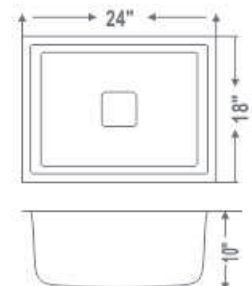

WOSB 241810

Overall Size (Inch / mm)

24"x18"x10"/609mmx457mmx254mm

Including Accessories : Waste Coupling

Bowl Size (Inch / mm)

22"x16"/558mm x 406mm

MRP(₹)

Glossy Finish : 5100/-