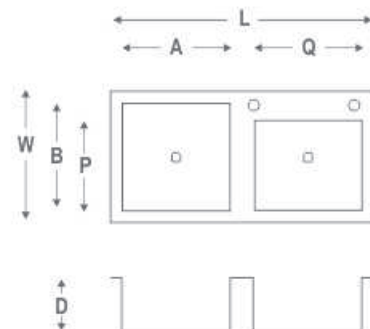

Sizes can be customized to meet your specific needs.
MRP is Inclusive of Waste Pipe, Square Coupling & Sink Basket

SS 304
Grade

DOUBLE BOWL (Handmade Sink)

MODEL NO.	SINK SIZE (LxWxD)		BOWL SIZE (AxBxD)		MRP(₹)
	in inch	in mm	in inch	in mm	
CRDB 32189	32x18x09	812.8x457.2x228.6	14.5x16x9	368.3x406.4x228.6	14200/-
CRDB 37189	37x18x09	939.8x457.2x228.6	17x16x9	431.8x406.4x228.6	14900/-
CRDB 40209	40x20x09	1016x508x228.6	18.5x18x9	469.9x457.2x228.6	15700/-
CRDB 45209	45x20x9	1143x508x228.6	21x18x9	533.4x457.2x228.6	16300/-

Sizes can be customized to meet your specific needs.
MRP is inclusive of 2 Waste Pipe, 2 Square Coupling & Sink Basket

DOUBLE BOWL TH (Handmade Sink)

MODEL NO.	SINK SIZE (LxWxD)		BOWL SIZE 1 (AxBxD)		BOWL SIZE 2 (QxPxD)		MRP(₹)
	in inch	in mm	in inch	in mm	in inch	in mm	
CRDBTH 32189	32x18x09	812.8x457.2x228.6	14.5x16x9	368.3x406.4x228.6	14.5x14x9	368.3x355.6x228.6	14700/-
CRDBTH 37189	37x18x09	939.8x457.2x228.6	17x16x9	431.8x406.4x228.6	17x14x9	431.8x355.6x228.6	15250/-
CRDBTH 40209	40x20x09	1016x508x228.6	18.5x18x9	469.9x457.2x228.6	18.5x16x9	469.9x406.4x228.6	15950/-
CRDBTH 45209	45x20x9	1143x508x228.6	21x18x9	533.4x457.2x228.6	21x16x9	533.4x406.4x228.6	16500/-